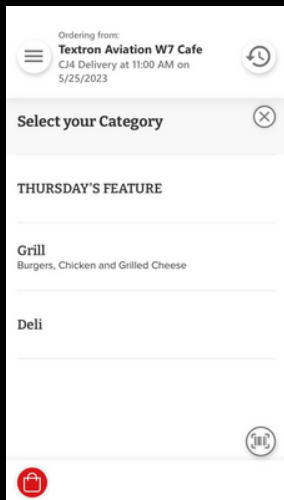

## HOW TO CREATE AN ACCOUNT

Enter registration code  
C10 – 987941  
CMF – 716106  
W2 – 689045  
W7 - 118491  
Independence - 422532

Enter personal/  
contact information

Create password

Select café and tap 'I agree'

Start order or set preferences

Select time and date

Select Items

Tap 'Go to Order Review'

Tap next arrow

Tap check mark