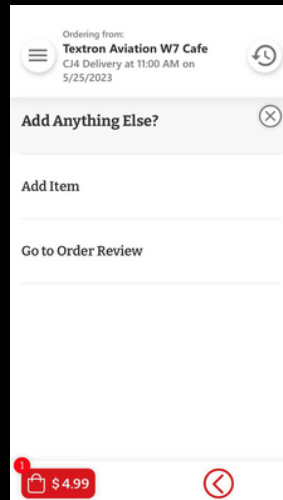

## HOW TO CREATE AN ACCOUNT

Enter registration code  
C10 – 987941  
CMF – 716106  
W2 – 689045  
W7 - 118491  
Independence - 422532

Enter personal/  
contact information

Create password

Select café and tap 'I agree'

Start order or set preferences

Select time and date

Select Items

Tap 'Go to Order Review'

Tap next arrow

Tap check mark