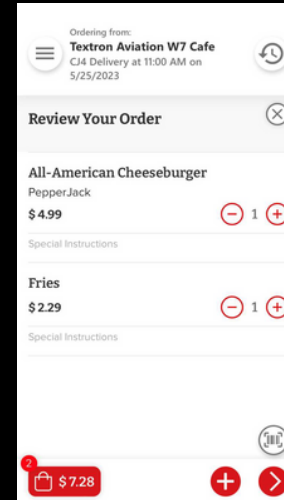

Start order or set preferences

Select time and date

Select Items

Tap 'Go to Order Review'

Tap next arrow

Tap check mark