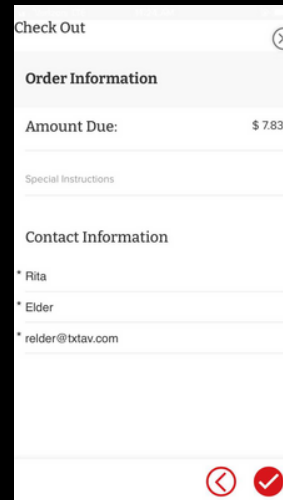

## HOW TO CREATE AN ACCOUNT

Enter registration code  
C10 – 987941  
CMF – 716106  
W2 – 689045  
W7 - 118491  
Independence - 422532

Enter personal/  
contact information

Create password

Select café and tap 'I agree'

Start order or set preferences

Select time and date

Select Items

Tap 'Go to Order Review'

Tap next arrow

Tap check mark