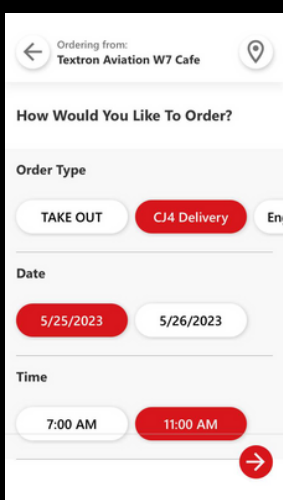

## HOW TO CREATE AN ACCOUNT

Enter registration code  
C10 – 987941  
CMF – 716106  
W2 – 689045  
W7 - 118491  
Independence - 422532

Enter personal/  
contact information

Create password

Select café and tap 'I agree'

Start order or set preferences

Select time and date

Select Items

Tap 'Go to Order Review'

Tap next arrow

Tap check mark